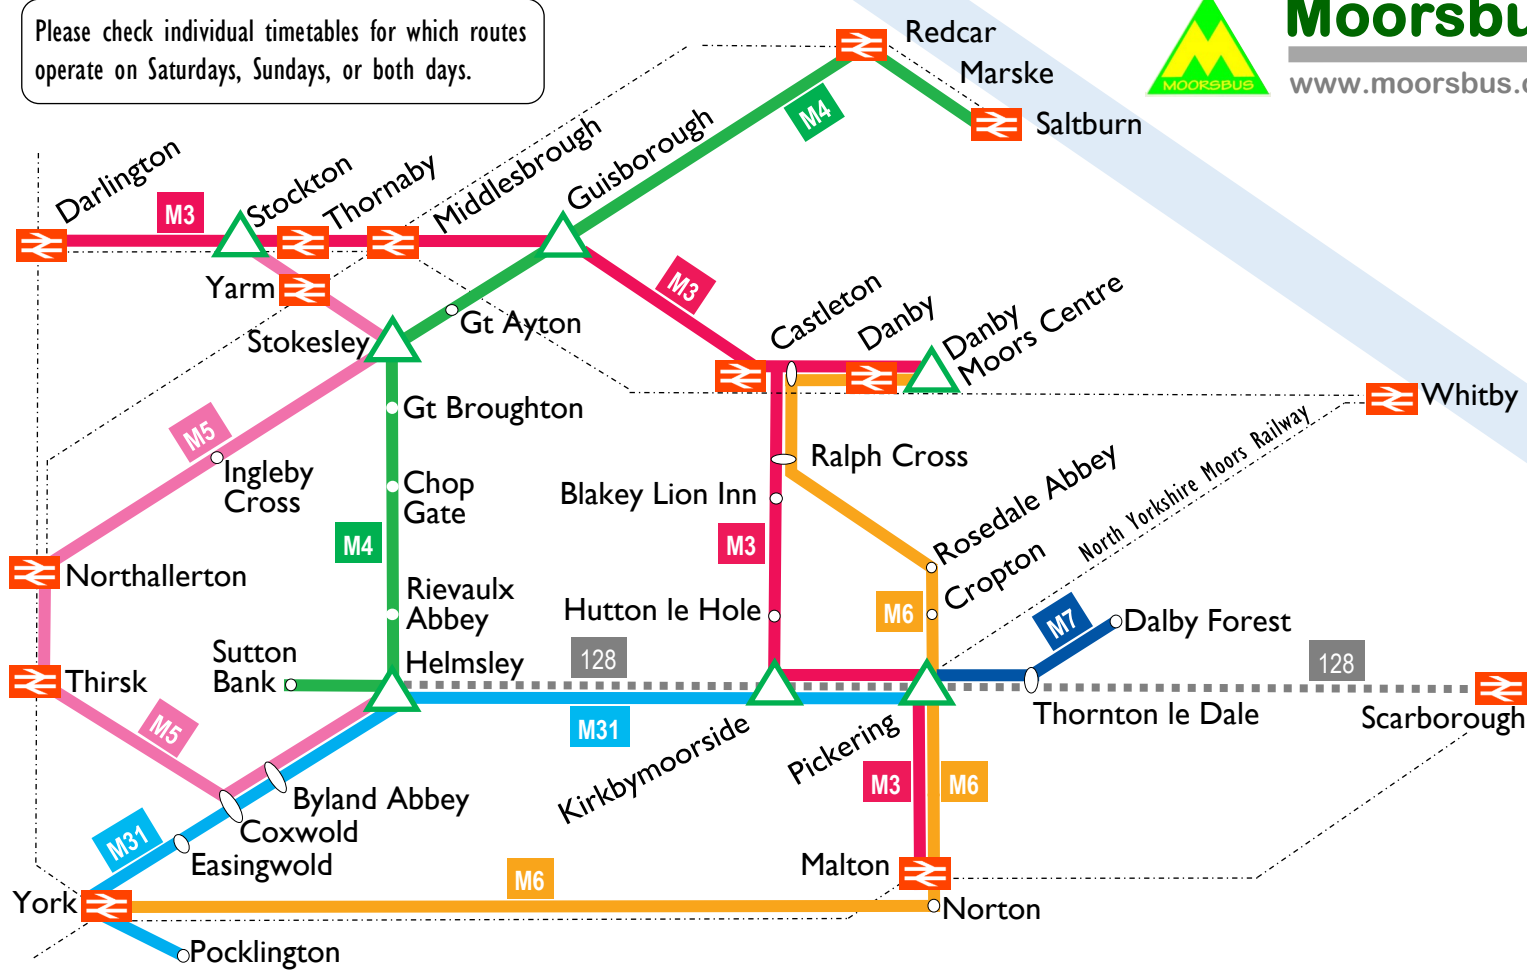

Please check individual timetables for which routes operate on Saturdays, Sundays, or both days.

Moorsbus Network 2022

www.moorsbus.org

Moorsbus services
M3 - M31

Other services which issue and accept Moors Rover tickets

Moorsbus interchange

Rail services

Railway station on Moorsbus route

Our buses use normal bus stops in towns and villages. In the countryside they pick up and set down wherever safe. Just give the driver a clear signal.

Moorsbus is a network of bus services designed and operated by the not-for-profit Moorsbus Community Interest Company, run entirely by volunteers.