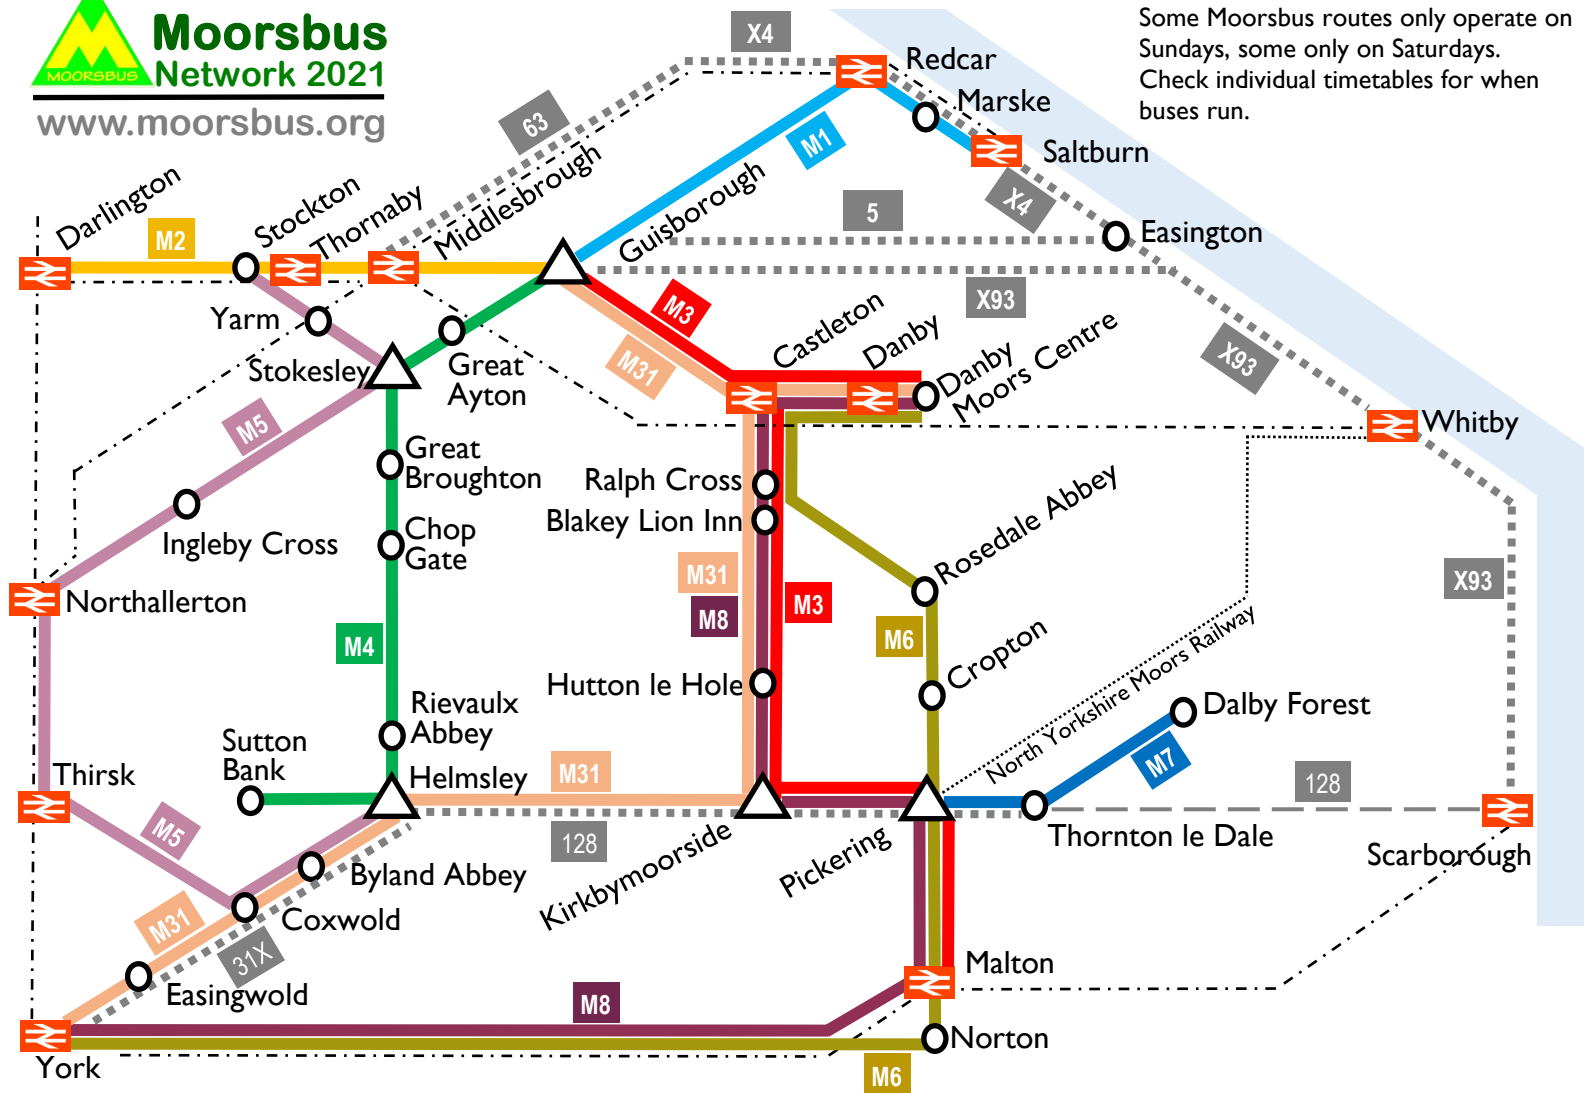

Some Moorsbus routes only operate on Sundays, some only on Saturdays. Check individual timetables for when buses run.

- Moorsbus services M1 - M31**
- Other services which issue and accept Moors Rover tickets
- Moorsbus interchange
- Rail services Rail station on Moorsbus route

Our buses use normal bus stops in towns and villages. In the countryside they pick up and set down wherever safe. Just give the driver a clear signal.

Moorsbus is a network of local bus services designed and operated by the not-for-profit Moorsbus Community Interest Company, run entirely by volunteers.